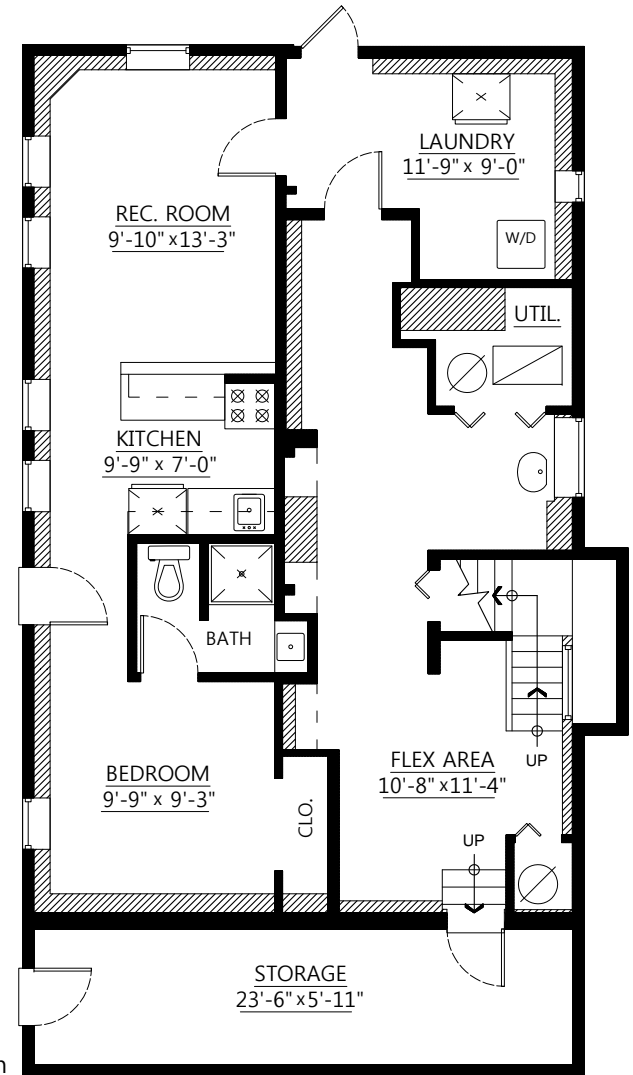

Margaret Leung

604-263-2823

Remax Margaret Leung Realty

www.margaretleungrealty.com

mleun22@telus.net

Main Floor Plan
Floor Area: 1,026 sq.ft.

Upper Floor Plan
Floor Area: 1,016 sq.ft.

Lower Floor Plan
Floor Area: 940 sq.ft.

**2985 W 37th Ave.
Vancouver, B.C.**

Main Floor: 1,026 sq.ft.
Upper Floor: 1,016 sq.ft.
Lower Floor: 940 sq.ft.
Total: 2,982 sq.ft.

Storage: 157 sq.ft.

Pixilink Solutions | 604-639-5434