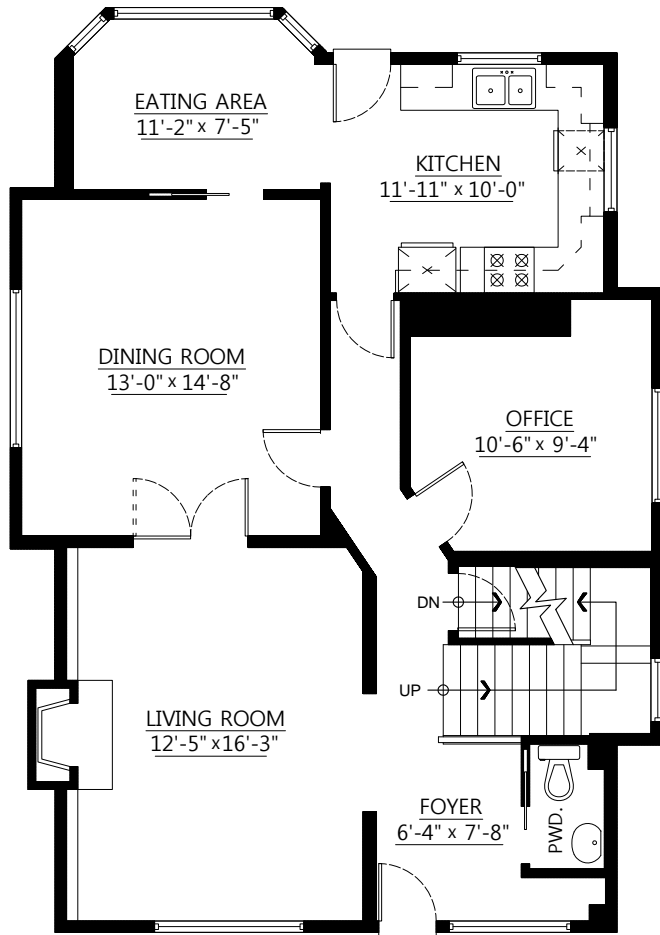

Margaret Leung

604-263-2823

Remax Margaret Leung Realty

www.margaretleungrealty.com

mleun22@telus.net

Main Floor Plan
Floor Area: 1,026 sq.ft.

Upper Floor Plan
Floor Area: 1,016 sq.ft.

Lower Floor Plan
Floor Area: 940 sq.ft.

**2985 W 37th Ave.
Vancouver, B.C.**

Main Floor: 1,026 sq.ft.
Upper Floor: 1,016 sq.ft.
Lower Floor: 940 sq.ft.
Total: 2,982 sq.ft.

Storage: 157 sq.ft.

Pixilink Solutions | 604-639-5434