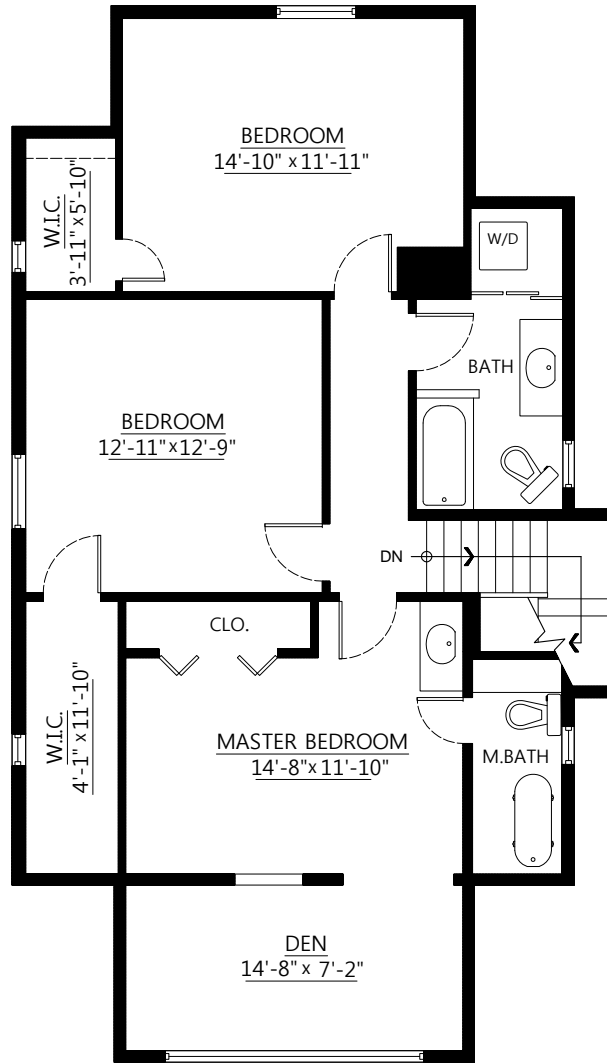

Margaret Leung

604-263-2823

Remax Margaret Leung Realty

www.margaretleungrealty.com

mleun22@telus.net

Main Floor Plan
Floor Area: 1,026 sq.ft.

Upper Floor Plan
Floor Area: 1,016 sq.ft.

Lower Floor Plan
Floor Area: 940 sq.ft.

**2985 W 37th Ave.
Vancouver, B.C.**

Main Floor: 1,026 sq.ft.
Upper Floor: 1,016 sq.ft.
Lower Floor: 940 sq.ft.
Total: 2,982 sq.ft.

Storage: 157 sq.ft.

Pixilink Solutions | 604-639-5434